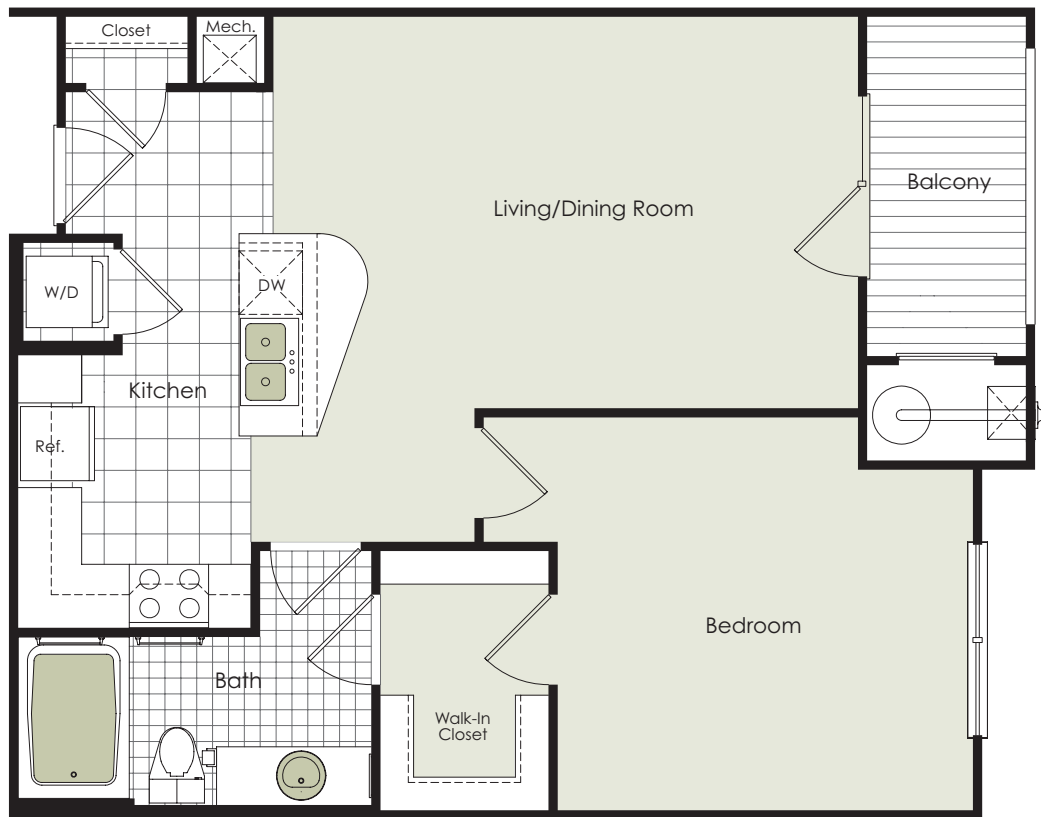

# Elm

1 Bedroom / 1 Bathroom / 681-692 sq. ft.

Apt # \_\_\_\_\_ Price \_\_\_\_\_

*Elevations and floor plans are artist's renderings and are shown for illustration purposes only.  
All square feet are approximate only.*