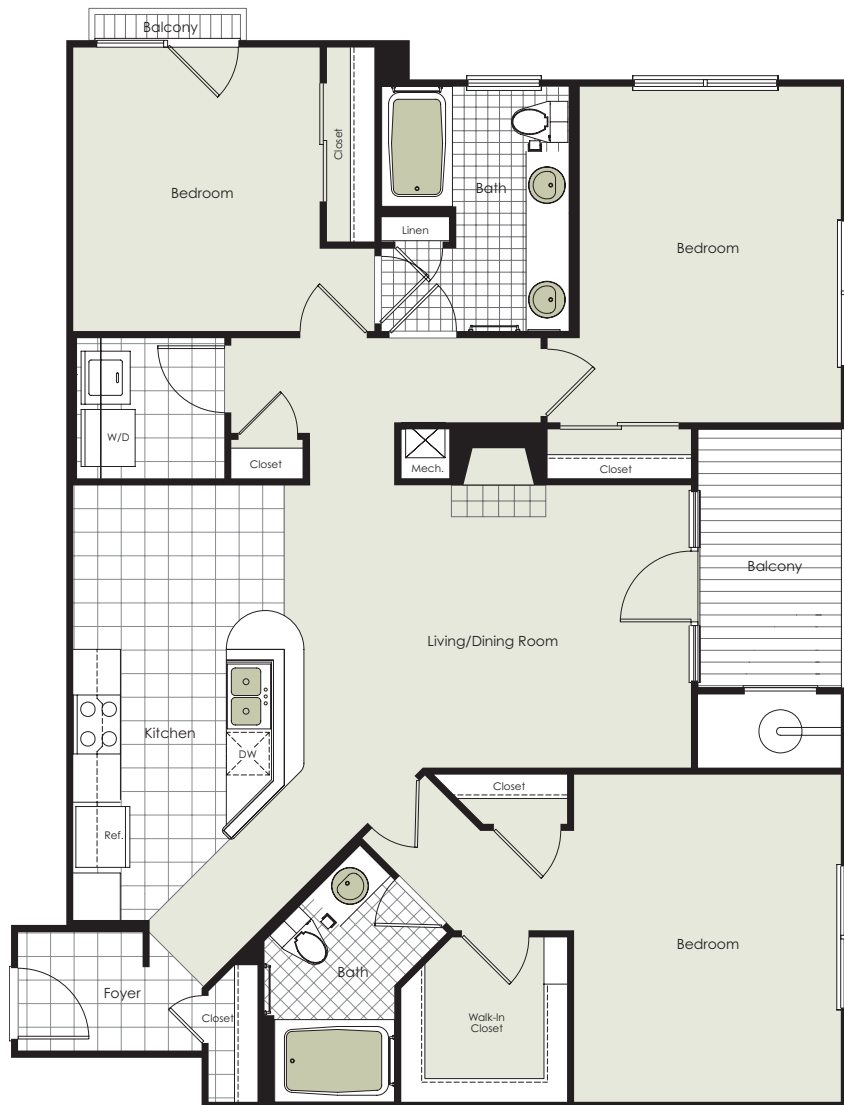

# White Oak

3 Bedroom / 2 Bathroom / 1,294-1,338 sq. ft.

Apt # \_\_\_\_\_ Price \_\_\_\_\_

*Elevations and floor plans are artist's renderings and are shown for illustration purposes only.  
All square feet are approximate only.*